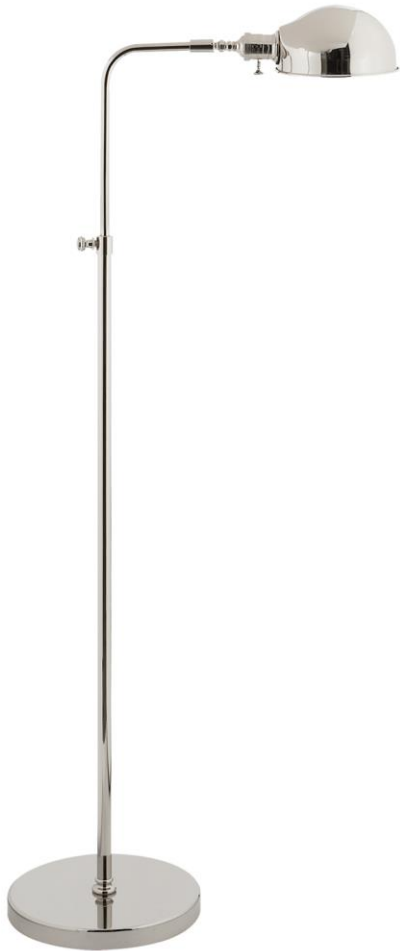

# TEAR SHEET

## Old Pharmacy Floor Lamp

Item # S 1100PN

Designer: Studio VC

Height: 36" - 54"

Width: 10"

Extension: 20.25"

Base: 10" Round

Finishes: AN, BZ, HAB, PN

Shade Details: 6" Round

Socket: E26 On-Off

Wattage: 60 A19

Weight: 11 Pounds