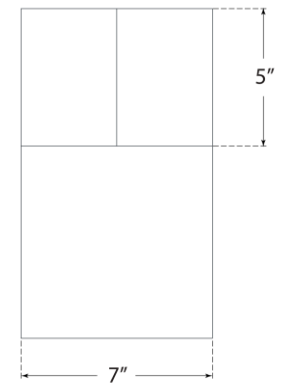

TEAR SHEET

Rega 12" Wide Sconce

Item # KW 2781AB

Designer: Kelly Wearstler

Height: 12"

Width: 7"

Extension: 3.25"

Backplate: 6.25" x 12" Rectangle

Finishes: AB, BZ, PN

Lightsource: Dedicated LED

Wattage: 12w (1000lm)

Weight: 4 Pounds

Top View

Side View

Front View