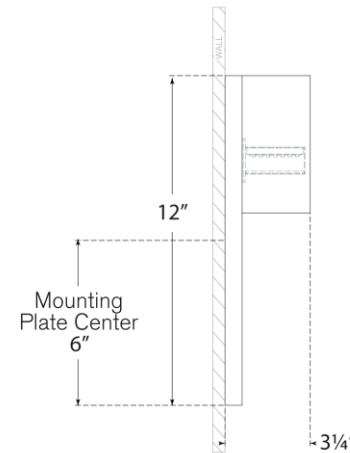

TEAR SHEET

Rega 12" Wide Sconce

Item # KW 2781AB

Designer: Kelly Wearstler

Height: 12"

Width: 7"

Extension: 3.25"

Backplate: 6.25" x 12" Rectangle

Finishes: AB, BZ, PN

Lightsource: Dedicated LED

Wattage: 12w (1000lm)

Weight: 4 Pounds

Top View

Side View

Front View