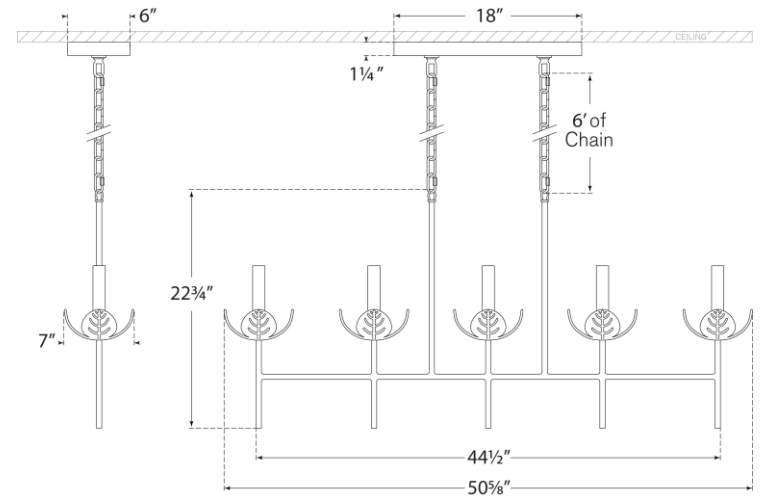

TEAR SHEET

Illana Large Linear Chandelier

Item # JN 5630AGL

Designer: Julie Neill

Height: 22.75"

Width: 50.5" x 7"

Canopy: 6" x 18" Rectangle

Finishes: AGL, BSL, PW

Shade Treatments: N/A, L

Socket: 5 - E12 Candelabra

Wattage: 5 - 60 C11

Weight: 17 Pounds

Side View

Front View