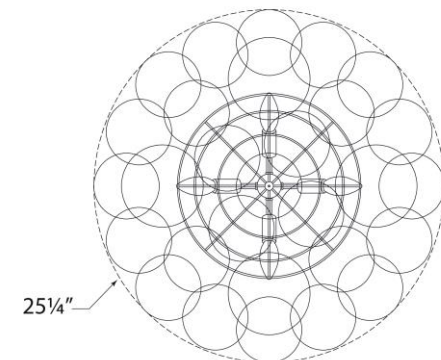

TEAR SHEET

Talia 25" Flush Mount

Item # JN 4113G/CG

Designer: Julie Neill

Height: 12"

Width: 25.25"

Canopy: 6" Round

Finishes: BSL/CG, G/CG, PW/CG

Socket: 4 - E12 Candelabra

Wattage: 4 - 6.5 LED B11

Weight: 14 Pounds

Note: Assembly Required

Front View

Bottom View