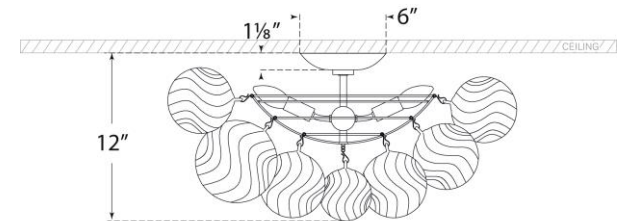

TEAR SHEET

Talia 25" Flush Mount

Item # JN 4113G/CG

Designer: Julie Neill

Height: 12"

Width: 25.25"

Canopy: 6" Round

Finishes: BSL/CG, G/CG, PW/CG

Socket: 4 - E12 Candelabra

Wattage: 4 - 6.5 LED B11

Weight: 14 Pounds

Note: Assembly Required

Front View

Bottom View