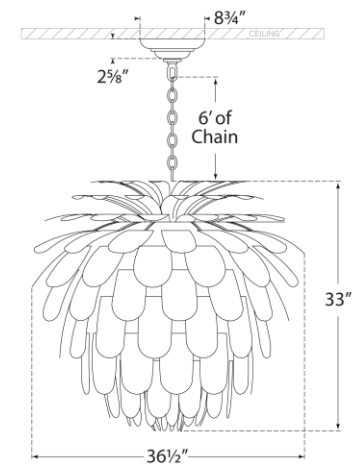

## Cynara Grande Chandelier

Item # CHC 5158G

Designer: Chapman & Myers

Height: 33"

Width: 36.5"

Canopy: 8.75" Round

Finishes: G, MBK/G, WHT/G

Socket: 6 - E12 Candelabra

Wattage: 6 - 40 C11

Weight: 38 Pounds

©EFC DESIGNS

Top View

Side View