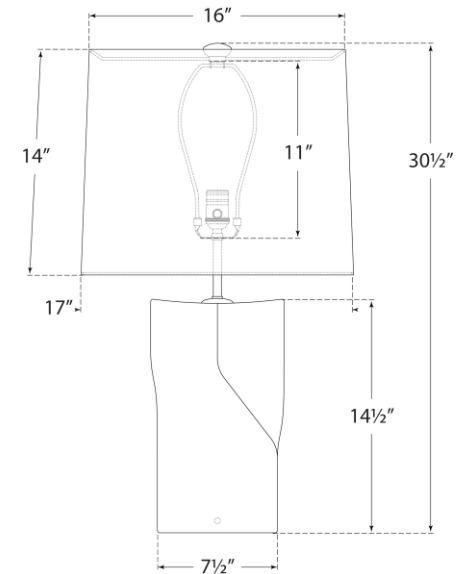

TEAR SHEET

Claribel Large Table Lamp

Item # ARN 3635CNB-L

Designer: AERIN

Height: 30.5"

Width: 17"

Base: 7.5" Decorative

Finishes: CNB, CNG, PRW

Shade Treatments: L

Shade Details: 16" x 17" x 14"

Socket: E26 Dimmer

Wattage: 100 A19

Weight: 14 Pounds

Note: Reactive Ceramic Glazes Will Vary in Color and Texture

Bottom View

Front View