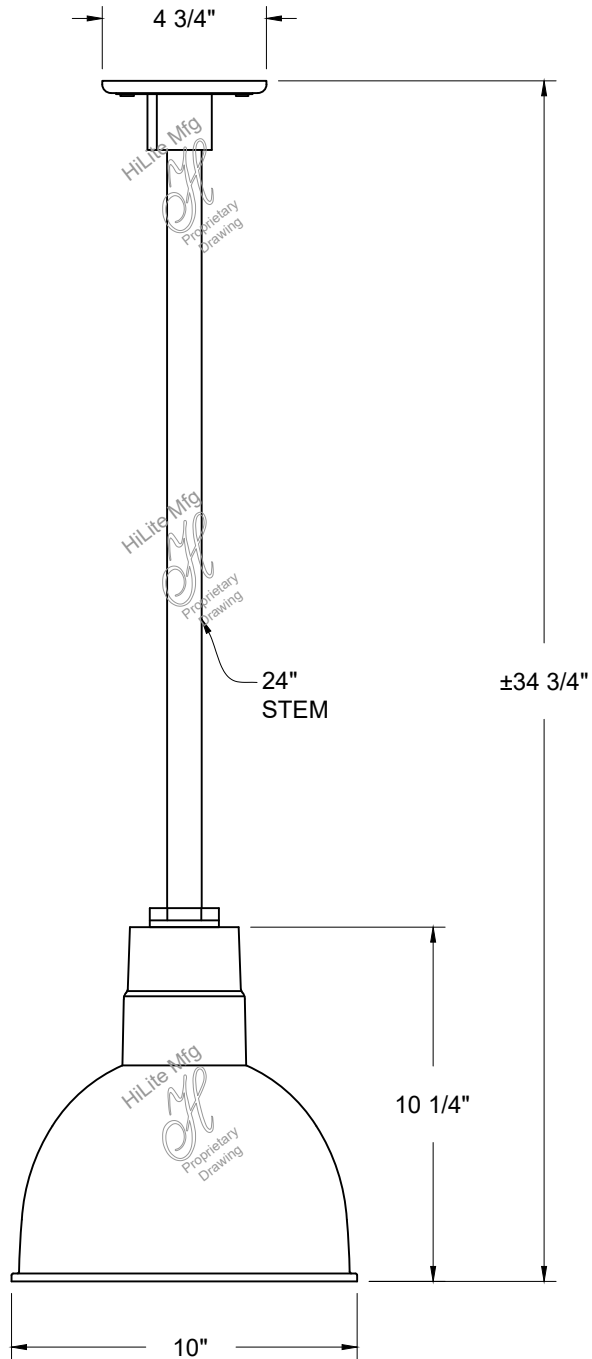

HiLite Mfg  
 Proprietary Drawing

HiLite Mfg  
 Proprietary Drawing

HiLite Mfg  
 Proprietary Drawing

HiLite Mfg  
 Proprietary Drawing

**DAMP LOCATION**

Item Number	Wattage	Voltage
H-QSN16110-SA/QSN24"ST3/QSNHDSMC	200W	120V

**Finish**  
 91-Black, 93-White, 96-Galvanized,  
 145-Oil Rubbed Bronze

**Mounting**  
 Stem Mount

**Lamp/Socket**  
 1-Medium Base INC

\*\*\*Confidential and Proprietary. The information contained on this page is the sole property of Hi-Lite Mfg. Co., Inc. Any reproduction, redistribution, or use to profit from in part or as a whole without prior written authorization of Hi-Lite Mfg. Co., Inc. is unlawful, against trade laws and will be prosecuted to the fullest extent.