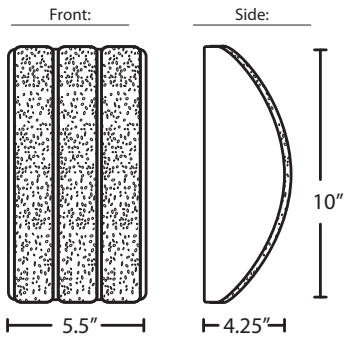

location:  
**WET**

**SPECIFICATIONS:**

**DESCRIPTION**

Outdoor wall sconce features handcrafted European glass.

**LAMPING**

**Standard:** 75W A19 120V, lamps not included.

**DIFFUSER**

The 3533 Outdoor Wall fixture is a modern sconce design composed of a transparent glass diffuser, with an interesting bubble pattern blown randomly throughout the glass.

Dimensions are 5.5" W x 10" H x 4.25" D.

**CONSTRUCTION**

Stamped Stainless steel fitter. Glass is secured by stainless steel cap screws.

**MOUNTING**

Installs directly to a 4" octagonal outlet box, centered on fixture.

75°C supply wire required for incandescent lamping.

**LABELS**

UL or ETL Listed. Suitable for Wet Locations.

May be used in Interior or Exterior applications.

**353358**  
Black/Smoke Bubble

**353399**  
Bronze/Smoke Bubble